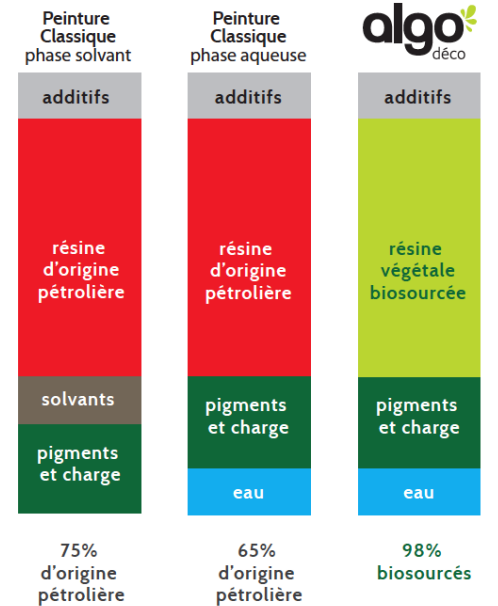

The paint is a major source of interior pollutant

1/3 of french people are affected by allergies. In less than 10 years, 1/2 of french people will be allergic*

*Source: ASEF & Sante-Medecine.net

The RT 2020 will include a shutter about health and building around the quality of air.

A paint naturally certified by Ecolabel

ALGO DARES TO BYPASS RAW MATERIALS DERIVATIVES OF PETROLEUM

It's benefits for the environment and planet

Upgrading local and renewable raw materials :
algae from our French coast (Brittany)

Do not encroach on the land reserves intend to
feed the human being

Do not requires freshwaters

Without fertilizer and pesticides

98%
BIO-SOURCED PAINT

EXCEPTIONAL PROPERTIES REGARDING APPLICATION

It's benefits for a product of quality

The algae was selected because of its lamellar structure giving and increasing thus high covering properties of our paints.

Easy to apply for a sustainable depiction

High hiding / covering power

A big ageing resistance