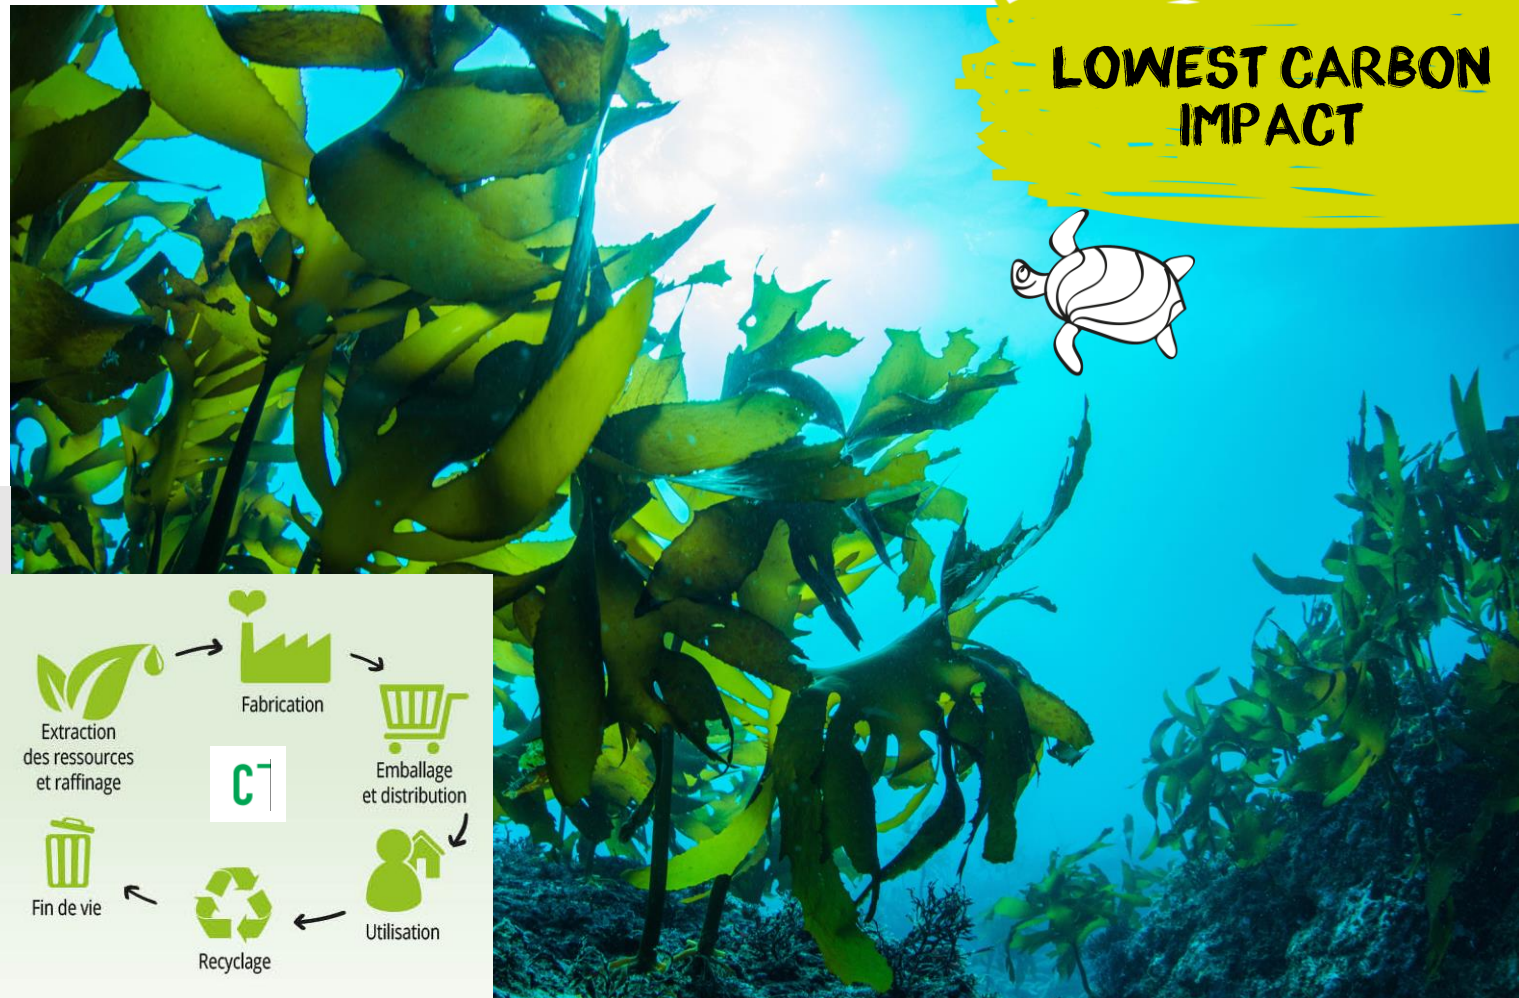

FAVOR SHORT CIRCUITS

It's benefits for local economy

Valuation of a local raw matériel

A process of production favoring the local economic synergies

Lowest environmental impact and carbon footprint thanks to short supply chain.

Report (F.D.E.S.) established by QUANTIS laboratory,